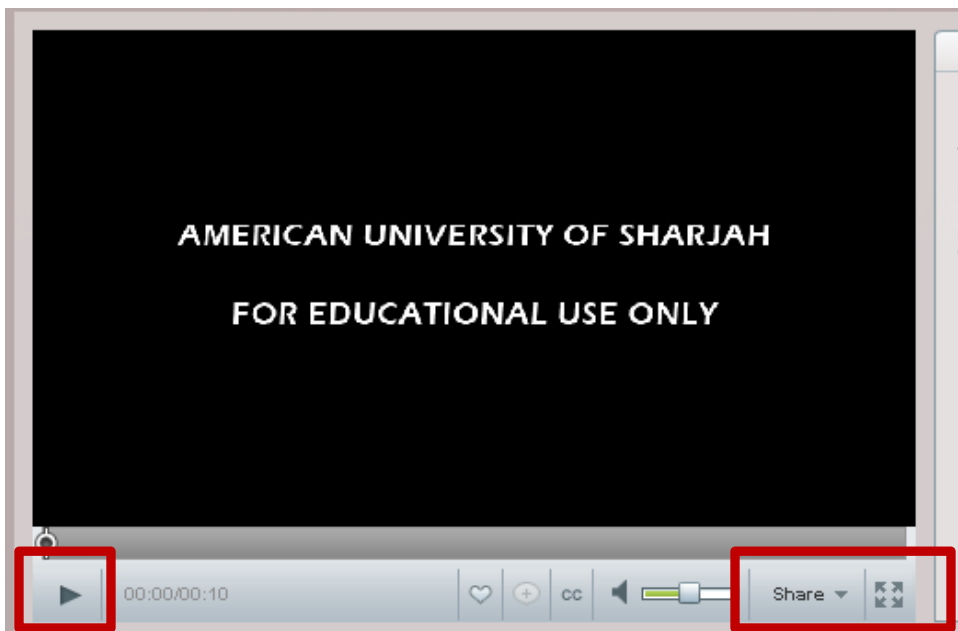

Students - For help with accessing streamed videos contact: researchhelp@aus.edu
Faculty – for information on streaming video reserves, please contact your liaison librarian.