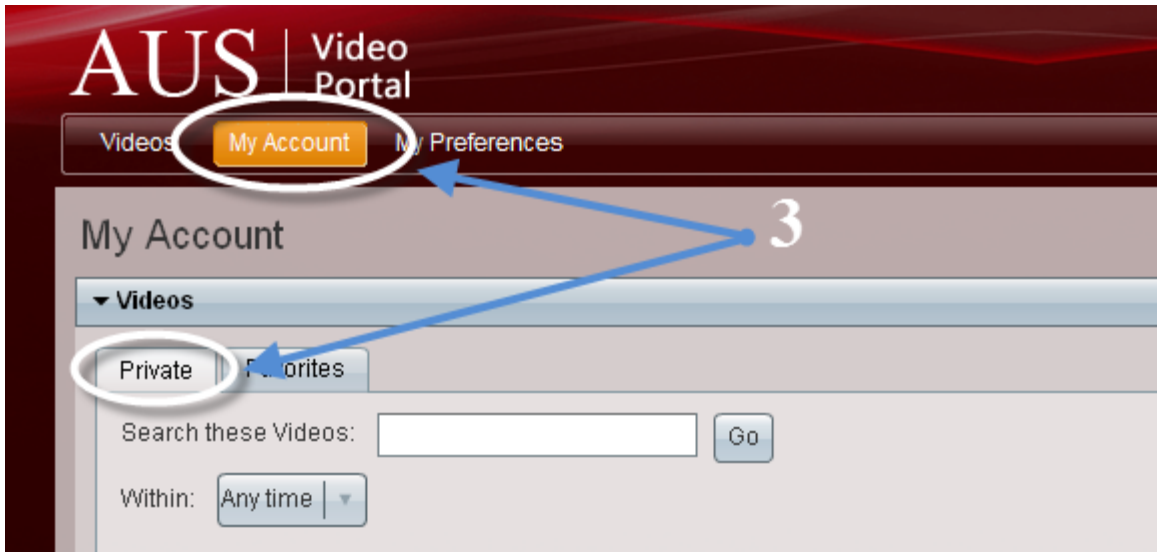

1. Once logged in, click on **My Account** and you will see the list of available videos under the **Private** tab.

1. Click on a video title and use the screen controls to view.